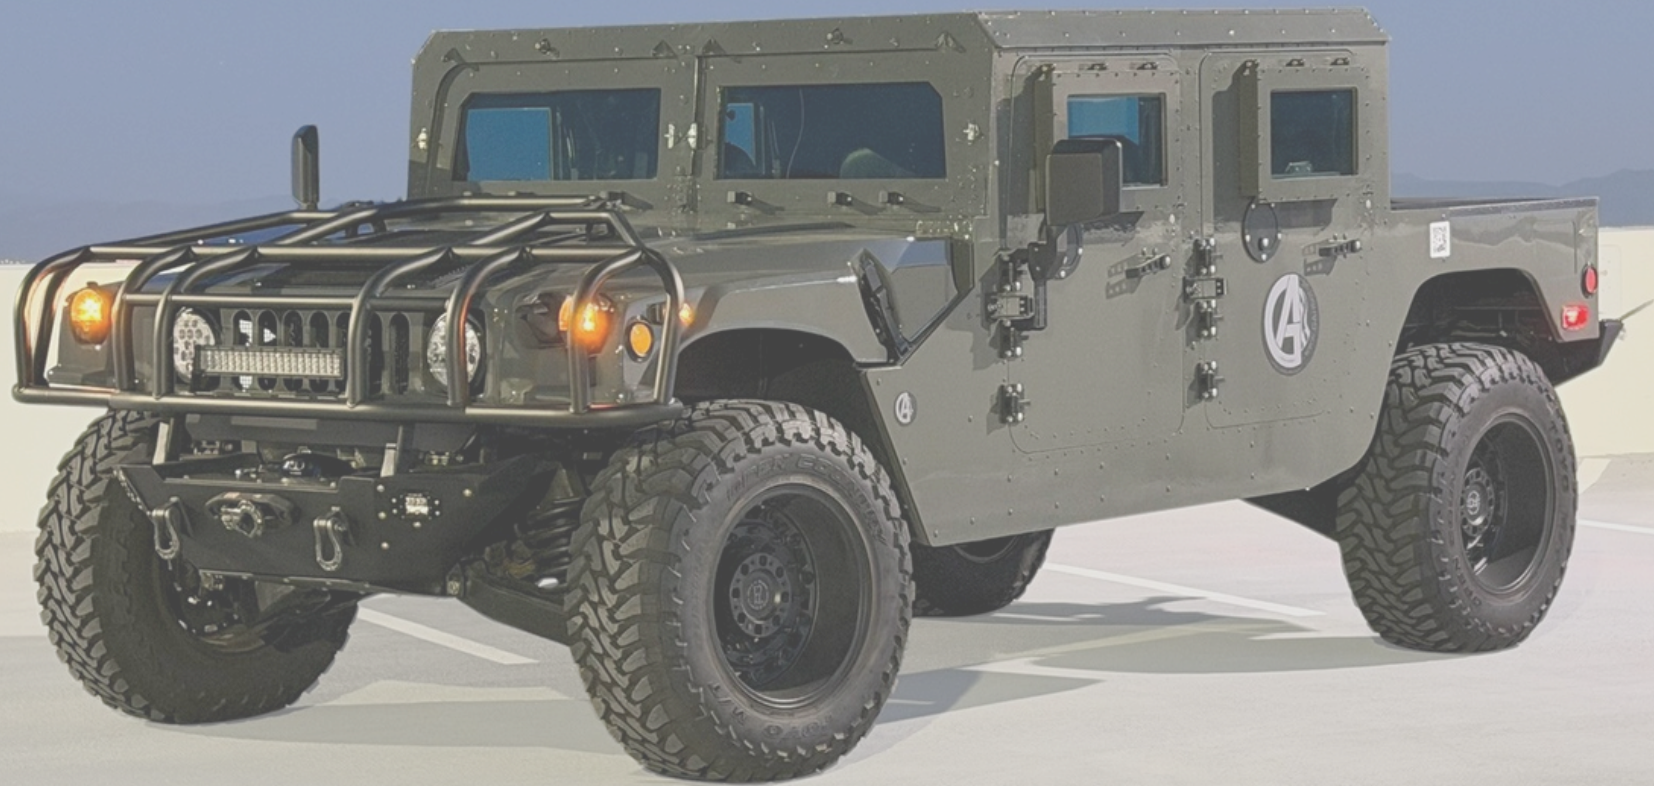

INFO@GARMOR.US | 305-849-5826

CONFIDENTIAL: The entire contents of this document and contents, text, pictures, market research, database, color, structure and design, selection and presentation of material are protected by copyright and intellectual property of GARMOR HMMWV LAND, AIR & SEA. The brand, logo and content are protected by copyright and intellectual property rights owned by GARMOR HMMWV LAND, AIR & SEA. Images used in this document are for illustration purposes only.

Information subject to export control laws. The information contained within this email is subject to the International Traffic in Arms Regulation (ITAR) or the Export Administration Regulations (EAR). This information shall not be exported, released, or disclosed to foreign nationals inside or outside the United States without first complying with the export authorization requirement of the ITAR and/or the EAR.

Copyright 2026 © GARMOR HMMWV LAND, AIR & SEA. All Rights Reserved.